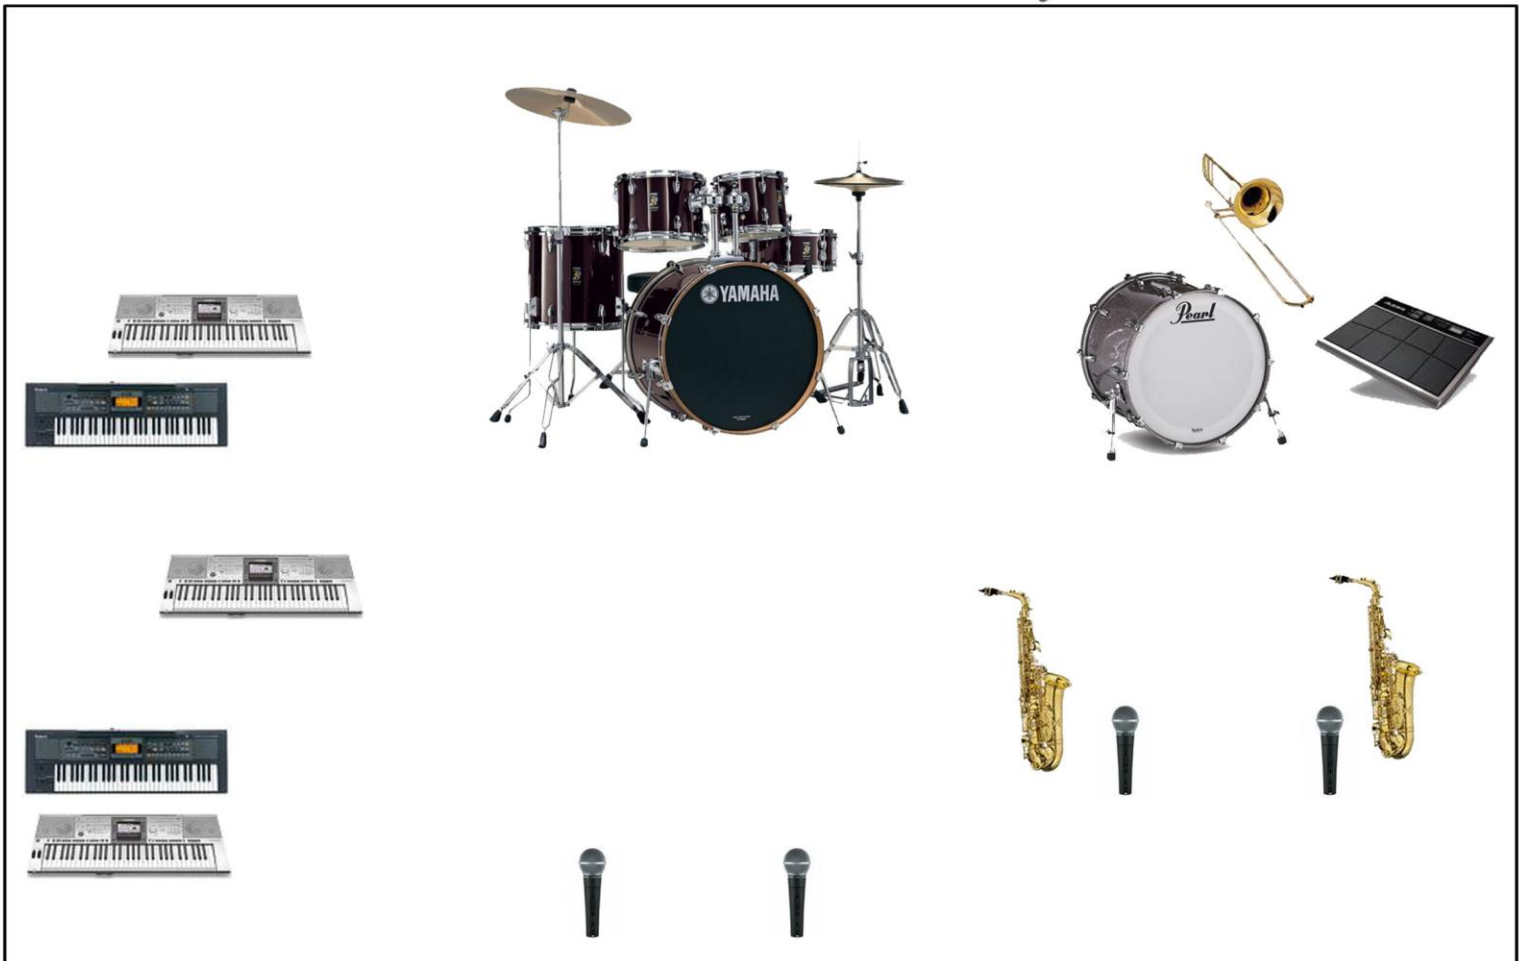

## 1. Input List

Channel	Input	Mic/ Direct Input	Mic Stand	Insert FOH	Insert Mon
1	KICK	Beta 52A	Mini- Boom	Compressor	Compressor
2	SNARE	Beta 57A	Claw		
3	HI- HAT	SM -81	Mini Boom		
4	TOM -1	Beta 56A	Claw	Gate	
5	TOM -2	Beta 56A	Claw	Gate	
6	TOM -3	Beta 56A	Claw	Gate	
7	OVER RIDE	SM -81	Boom		
8	OVER CRASH	SM -81			
9	TAMBORA	Beta -52A	Boom	Compressor	
10	HI-HAAT TAMBORA	SM -81	Boom		
11	TUMBA	Direct -Box			
12	CHARCHETAS	Direct -Box			
13	KEYBOARD -1	Direct -Box			
14	KEYBOARD -2	Direct -Box			
15	KEYBOARD -3	Direct -Box			
16	OCTAPAD	Direct -Box			
17	TROMBON	SM -57	Boom	Compressor	
18	SAX -1	SM -57	Boom	Compressor	
19	SAX -2	SM -57	Boom	Compressor	
20	SAX -3	SM -57	Boom	Compressor	
21	1 ERA VOX	BETA PG - 58 WIRELESS	Boom	Compressor	
22	2 ERA VOX	BETA PG - 58 WIRELESS	Boom	Compressor	
23	CORO-1	SM -58	Boom	Compressor	
24	CORO -2	SM-58	Boom	Compressor	

- NECESARIO 8 MONITORES-